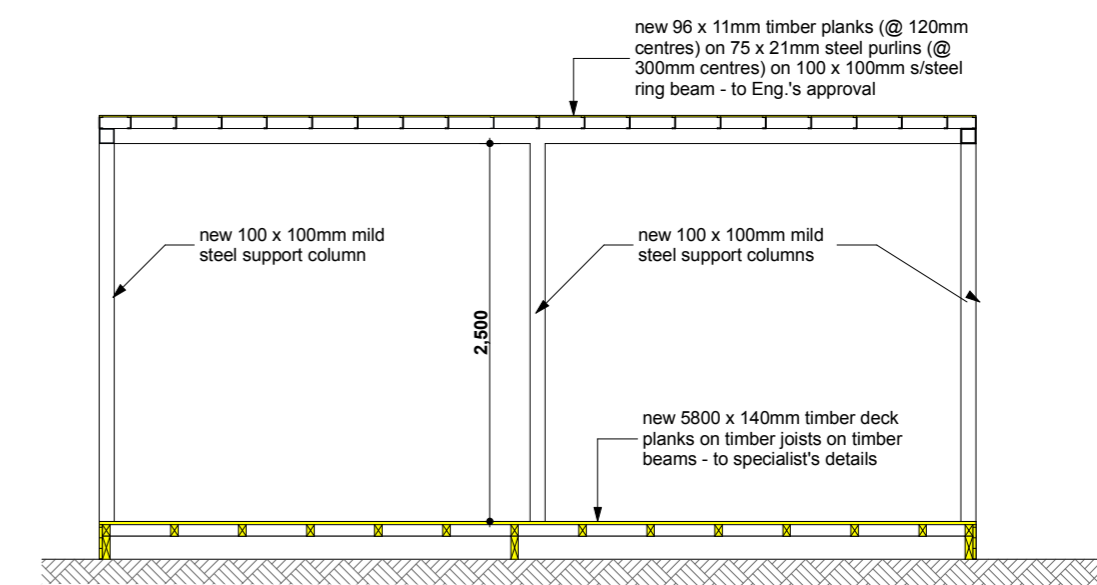

TIMBER DECK & SMOKING PERGOLA DETAILS (plan)
SCALE 1:100

TIMBER DECK & SMOKING PERGOLA DETAILS (plan outline on google image)
SCALE 1:200

SECTION A - A
SCALE 1:100

SECTION B - B
SCALE 1:50

SECTION C - C
SCALE 1:50

STRUCTURE KEY	
█	NEW BRICK WORK
█	NEW CONCRETE WORK
█	NEW TIMBER WORK
█	NEW STEEL WORK

PROJECT NAME:	NEW PERGOLA & TIMBER DECKING DETAILS FOR TIGER BRANDS			A2	
ERF No. & TOWNSHIP:		DRAWING TITLE:	PLAN & SECTIONS	DRAWING NUMBER:	PM015-SK-01-C
STREET ADDRESS:					