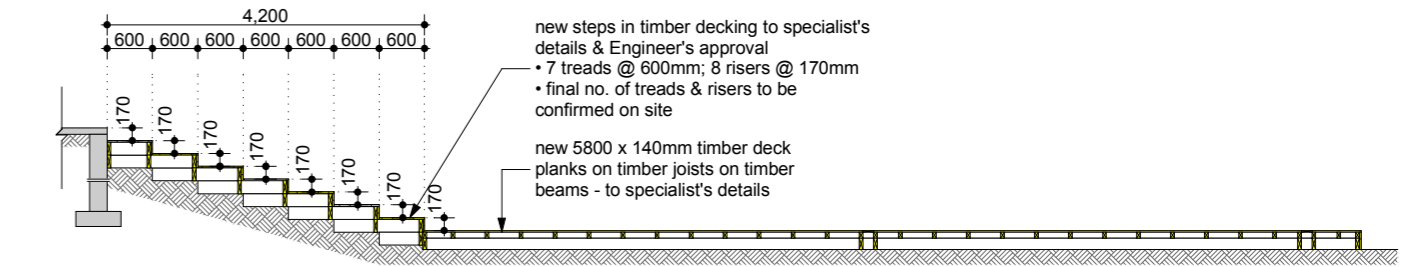

TIMBER DECK & SMOKING PERGOLA DETAILS (plan)
SCALE 1:100

TIMBER DECK & SMOKING PERGOLA DETAILS (plan outline on google image)
SCALE 1:200

SECTION A - A
SCALE 1:100

SECTION B - B
SCALE 1:50

SECTION C - C
SCALE 1:50

STRUCTURE KEY	
█	NEW BRICK WORK
█	NEW CONCRETE WORK
█	NEW TIMBER WORK
█	NEW STEEL WORK

PROJECT NAME:	NEW PERGOLA & TIMBER DECKING DETAILS FOR TIGER BRANDS			A2	
ERF No. & TOWNSHIP:		DRAWING TITLE:	PLAN & SECTIONS	DRAWING NUMBER:	PM015-SK-01-C
STREET ADDRESS:					