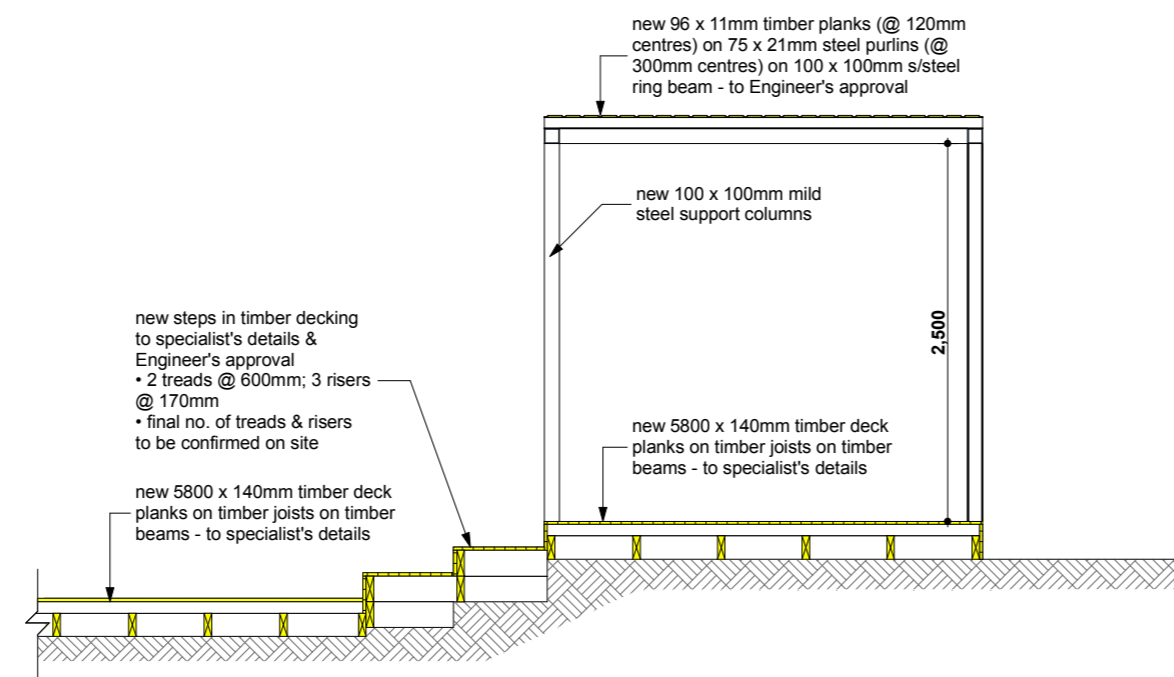

TIMBER DECK & SMOKING PERGOLA DETAILS (plan)
SCALE 1:100

TIMBER DECK & SMOKING PERGOLA DETAILS (plan outline on google image)
SCALE 1:200

SECTION A - A
SCALE 1:100

SECTION B - B
SCALE 1:50

SECTION C - C
SCALE 1:50

STRUCTURE KEY	
█	NEW BRICK WORK
█	NEW CONCRETE WORK
█	NEW TIMBER WORK
█	NEW STEEL WORK

PROJECT NAME:	NEW PERGOLA & TIMBER DECKING DETAILS FOR TIGER BRANDS			A2	
ERF No. & TOWNSHIP:		DRAWING TITLE:	PLAN & SECTIONS	DRAWING NUMBER:	PM015-SK-01-C
STREET ADDRESS:					